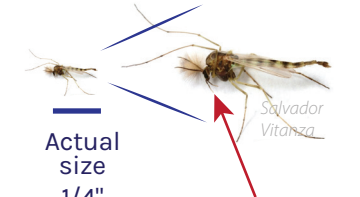

Mosquito Imposters

These common mosquito look-a-likes *cannot bite, pose no public health risk, are attracted to lights, and can develop on your property.*

FUNGUS GNATS

- No proboscis
- Cannot bite
- Can swarm

NON-BITING MIDGES

- No proboscis
- Cannot bite
- Can swarm

CRANE FLIES

- No proboscis
- Cannot bite

DRAIN FLIES

- No proboscis
- Cannot bite

Mosquitoes

Can bite during the day and into the night, may carry and transmit pathogens that can cause disease, and can develop on your property.