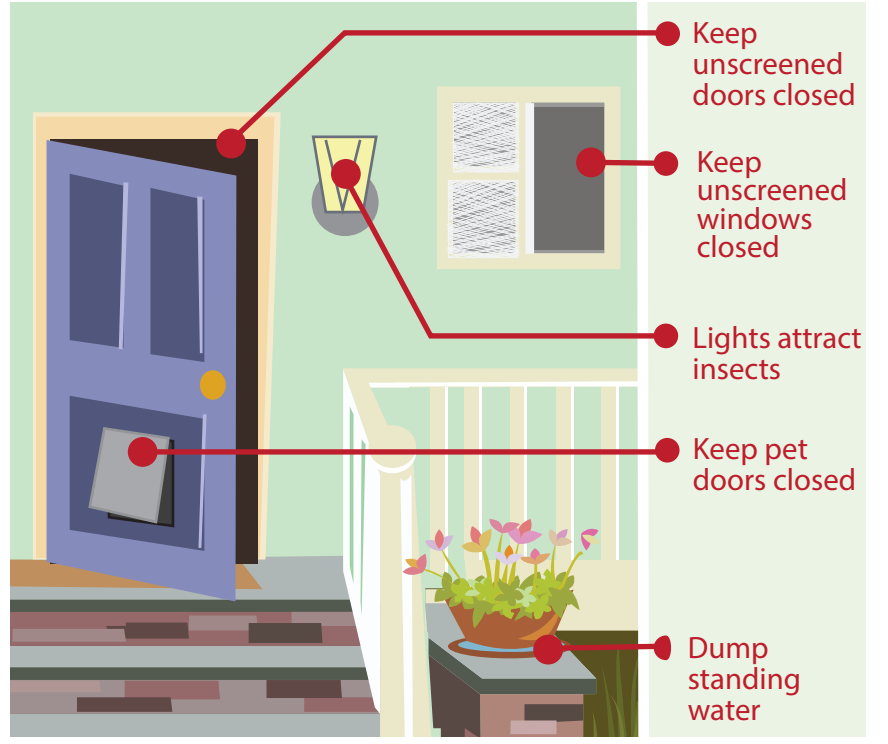

Keep Insects Out

Consolidated Mosquito Abatement District
559 896 1085
www.mosquitobuzz.net