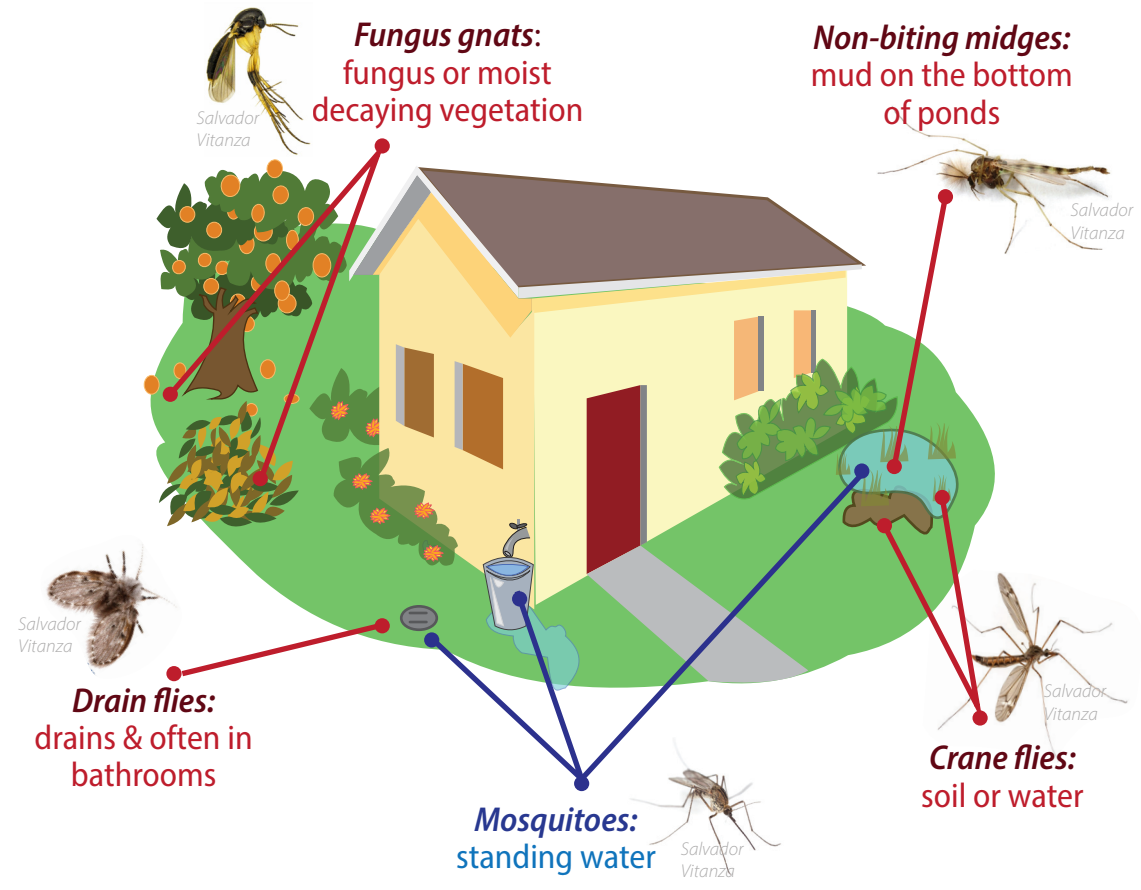

Where They Develop